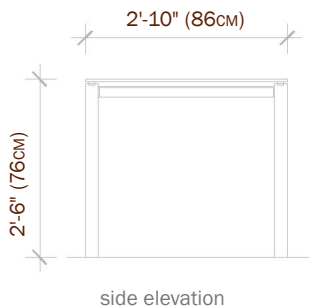

STRAND TABLE

a scissors table with center pivot point, the strand table derives its strength from a delicate stainless steel armature while offering unrivaled transparency. the simplicity of the structural folding frame allows this table to rotate closed for shipping, storage or simply moving the table from room to room.

shown in curly maple

shown in curly maple

top view

front elevation

side elevation