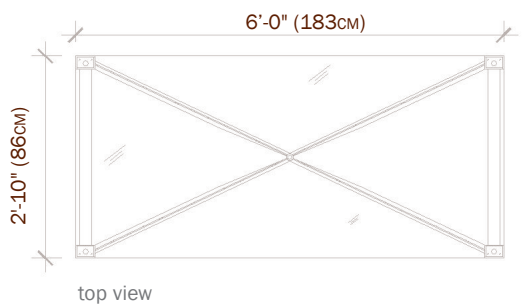

STRAND TABLE

a scissors table with center pivot point, the strand table derives its strength from a delicate stainless steel armature while offering unrivaled transparency. the simplicity of the structural folding frame allows this table to rotate closed for shipping, storage or simply moving the table from room to room.

shown in curly maple

shown in curly maple

top view

front elevation

side elevation