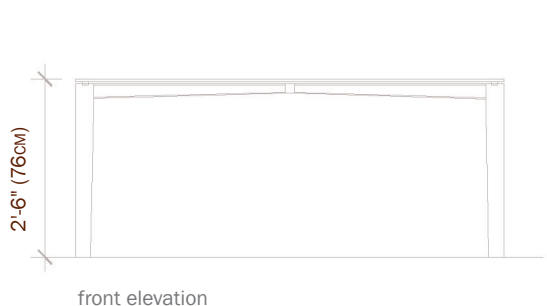

STRAND TABLE

a scissors table with center pivot point, the strand table derives its strength from a delicate stainless steel armature while offering unrivaled transparency. the simplicity of the structural folding frame allows this table to rotate closed for shipping, storage or simply moving the table from room to room.

shown in curly maple

shown in curly maple

top view

front elevation

side elevation